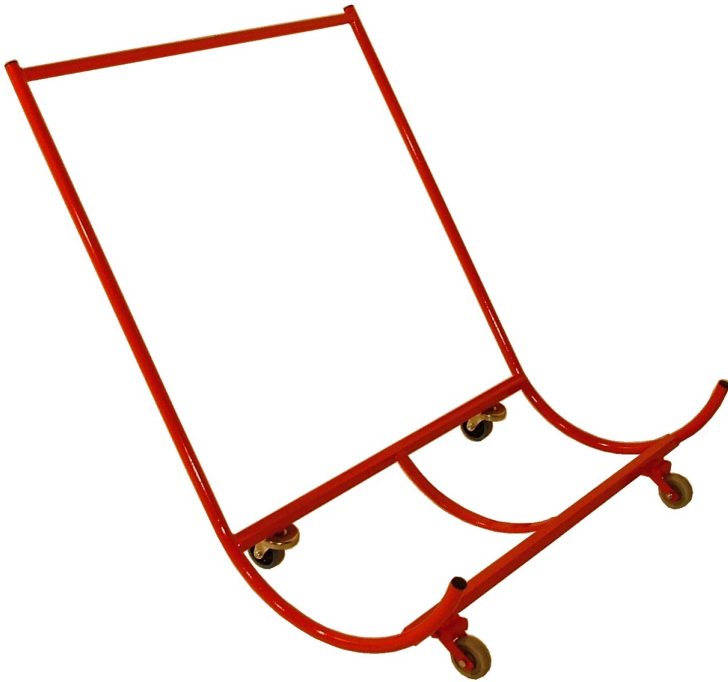

# Cricket matting curved trolley

## Details

Multi purpose curved trolley for the transportation of all rolled mats, particularly indoor cricket mats.

Heavy duty swivel wheels offer strength and good maneuverability.

The front wheels flip over to enable the trolley to be tipped forward so that the rolled mats can easily be transferred onto the trolley.