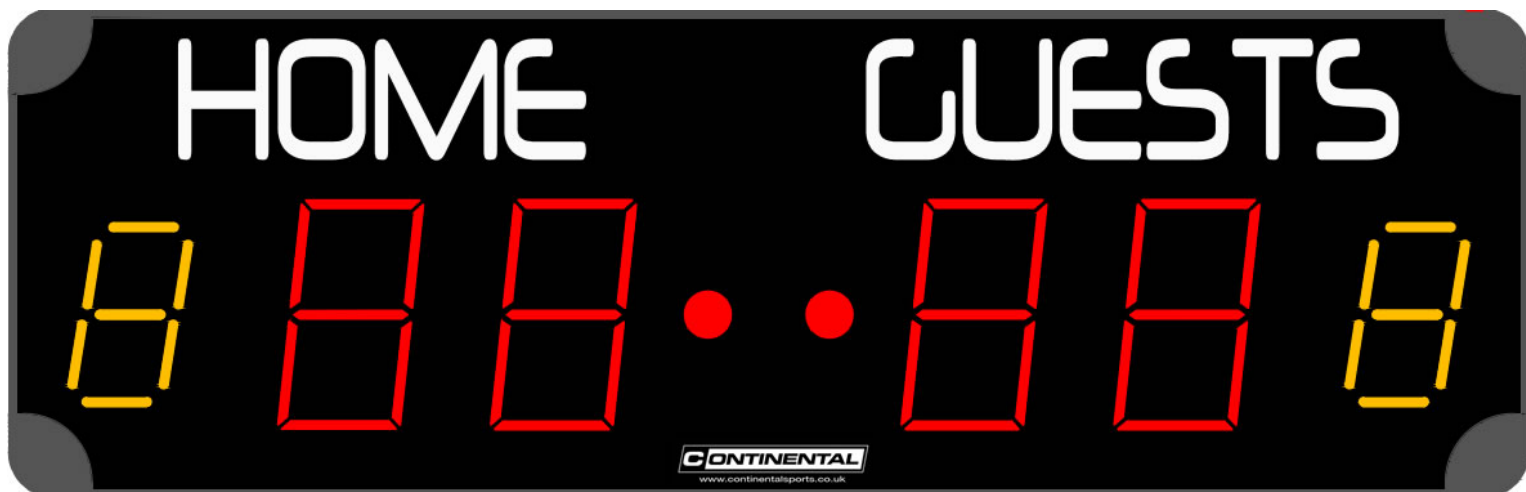

Squash / badminton scoreboard

Details

This wall mounted scoreboard is perfect for above your squash courts or at the end of your badminton courts.

- Readability : 60m, angle >160°
- Dimensions : 1000mm x 320mm x 90mm
- Weight : 8 kg
- Power supply : 230V / 50-60Hz
- Protection : Unbreakable mat polycarbonate front face (DIN 18032-3)

The scoreboard displays the following:

- Score : 2 x 2 red LED digits (15 cm high digits) - operated by the remote control
- Sets : 2 yellow LED digits (12 cm high digits) - operated by the remote control
- Ball possession: 2 red LED points - operated automatically

Operated by a simple to use 4-button handheld remote control:

Clear range 35 m - Dimensions: 73 x 39 x 16 mm

- Battery operated
- 4-button remote control for end-users:
 - Button 1 = Score Home
 - Button 2 = Score Guests
 - Hold button 1 and 2 for reset of points for both players
 - Button 3 = Won set Home
 - Button 4 = Won set Guests
 - Hold button 3 and 4 for reset of sets for both player