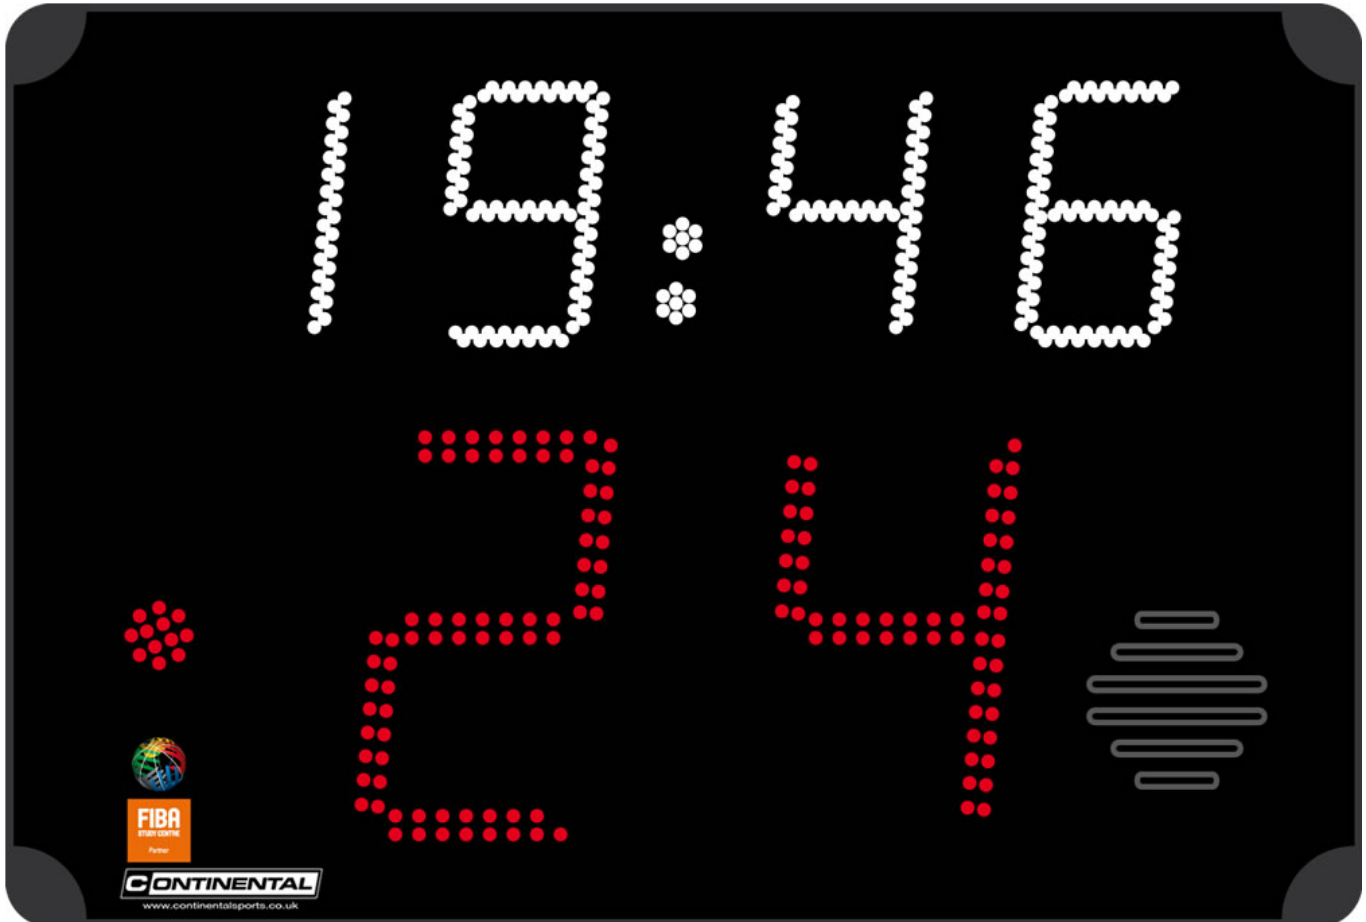

Basketball 24-second shot clocks - Super 24

Details

Larger Super Pro model shot clocks for integrated operation with a Continental scoreboard. These are radio frequency controlled clocks and are operated by the same control panel that controls the scoreboard.

These clocks must be mounted on the basketball goals on a bracket behind the backboard. For backboard mounting the additional support brackets must be purchased.

Each clock has an integrated horn and a main match time repeater clock.

13amp supply must be provided in the location of each clock.

- Dimensions: 840 x 570 x 90mm
- Digit height: 25 and 16cm