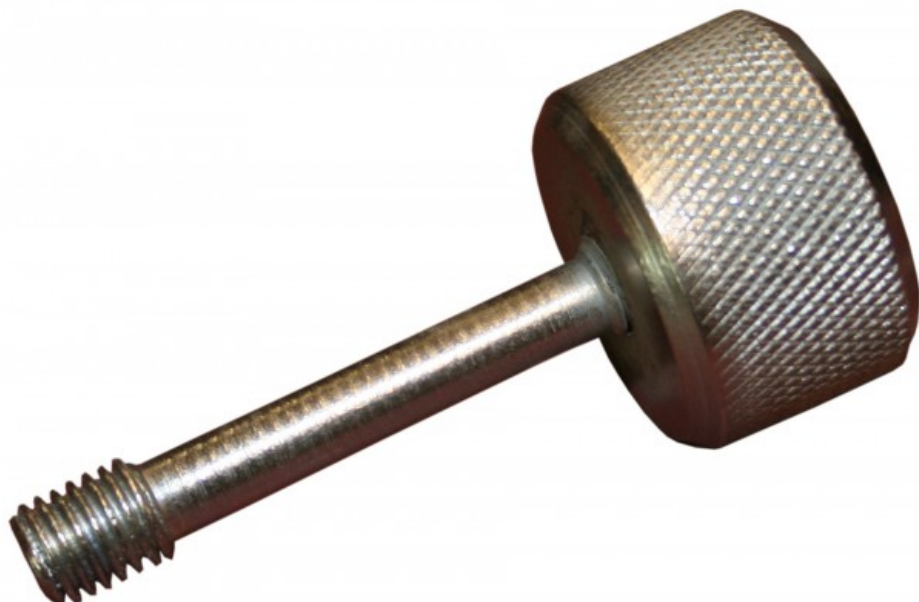

Spotting platform hand knob

Details

This handknob attaches through the spotting platform bracket to hold the spotting platform to the edge of the trampoline frame.