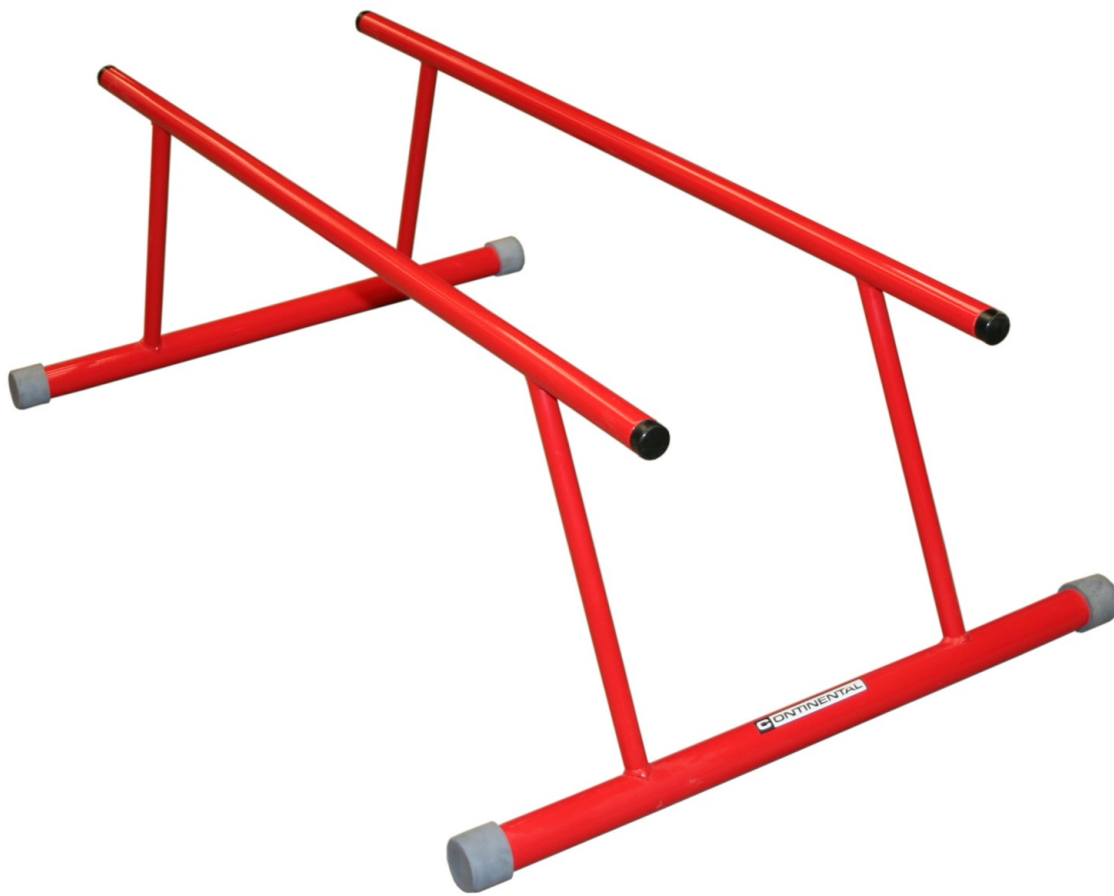

Steel balancing bars

Details

Steel balancing bars for parallel bar and strength training

Epoxy powder coated steel frame with rubber feet to protect the floor

1.5m long x 0.5m high