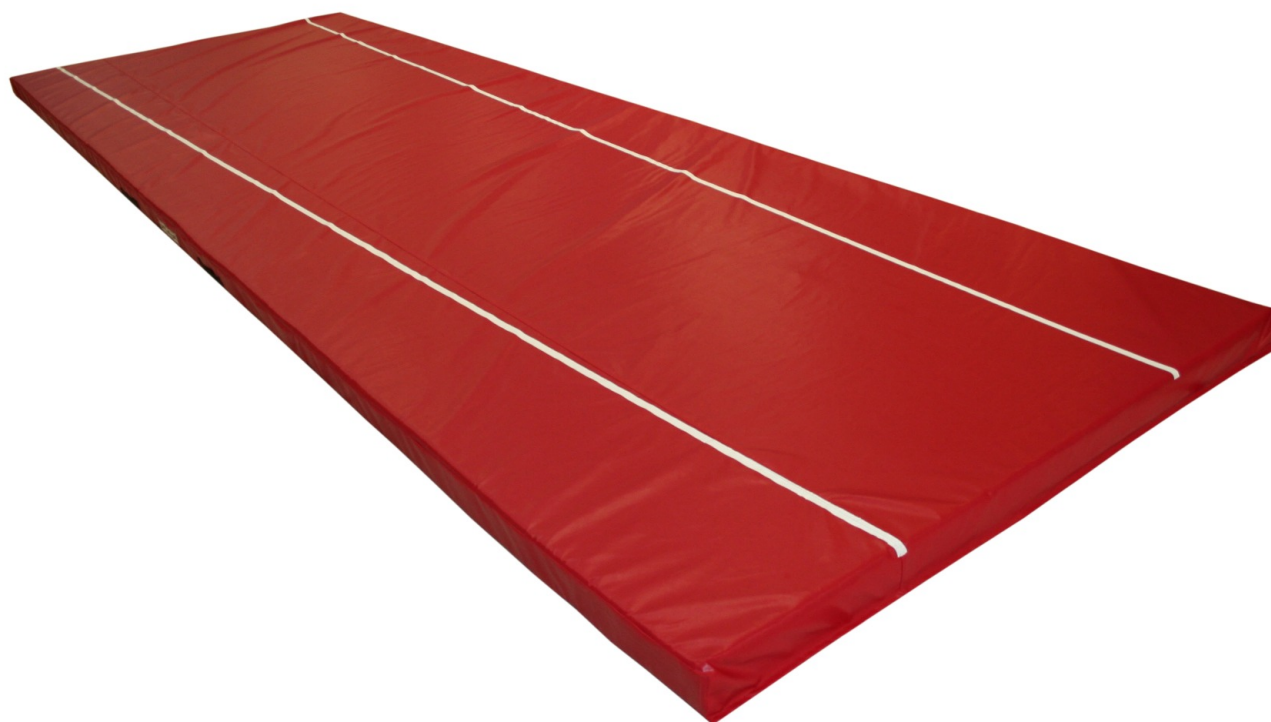

Supplementary soft landing mat for vault

02311D01AA

Details

Ref. 311D PVC covered supplementary soft landing mat for vault.

Manufactured to FIG specifications, the mat is designed to sit on top of a Continental vault competition landing area.

The mat measures 6m x 2m x 100mm thick and its use is now mandatory for FIG vault for Mens and Womens Artistic Gymnastics. The mat incorporates "funnel" marks and a central line showing the vault landing zone.