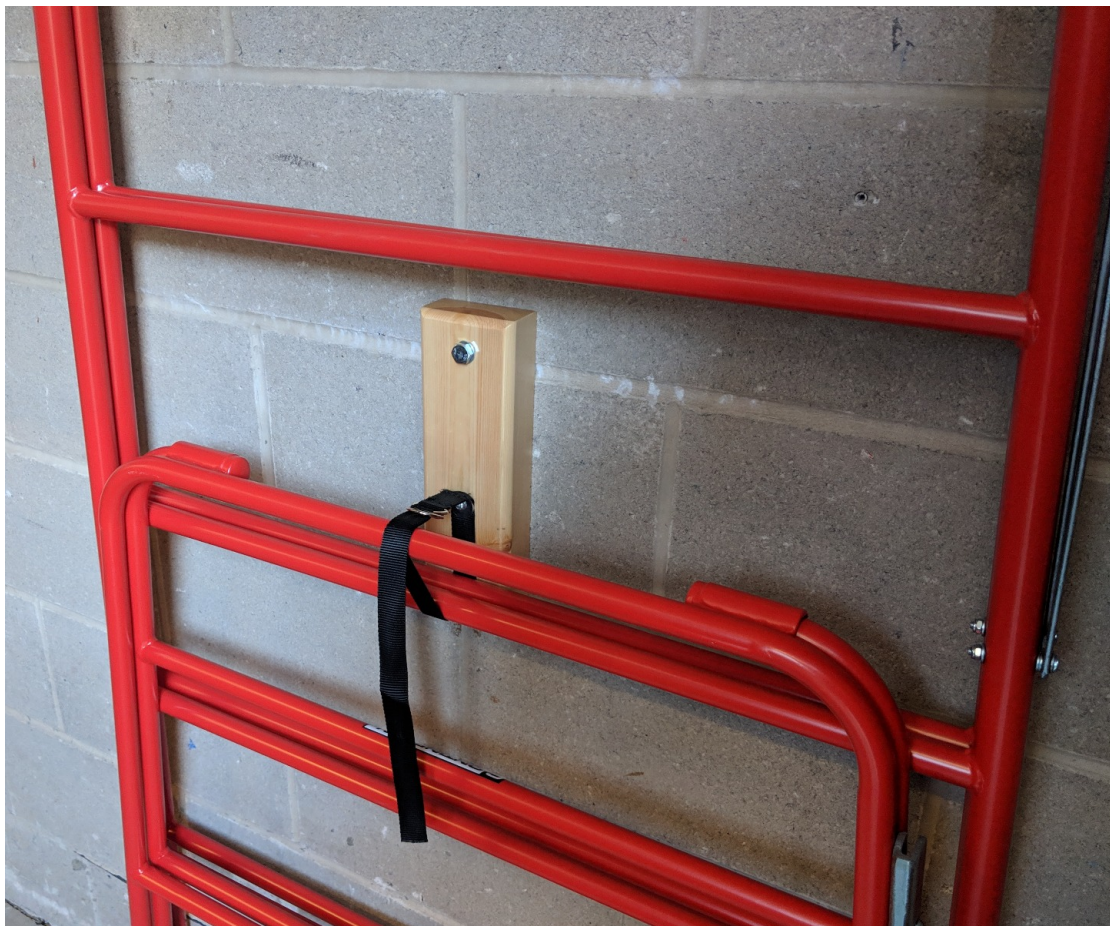

# Wall fixed storage pad and strap for trestles

## Details

This storage strap and pad provides a method for securing trestles to prevent them falling when in storage.

The strap and pad includes installation in your facility so an "Area Charge" based on your postcode will be added to your order at checkout. You can check this Area Charge in the pricing box to the right.